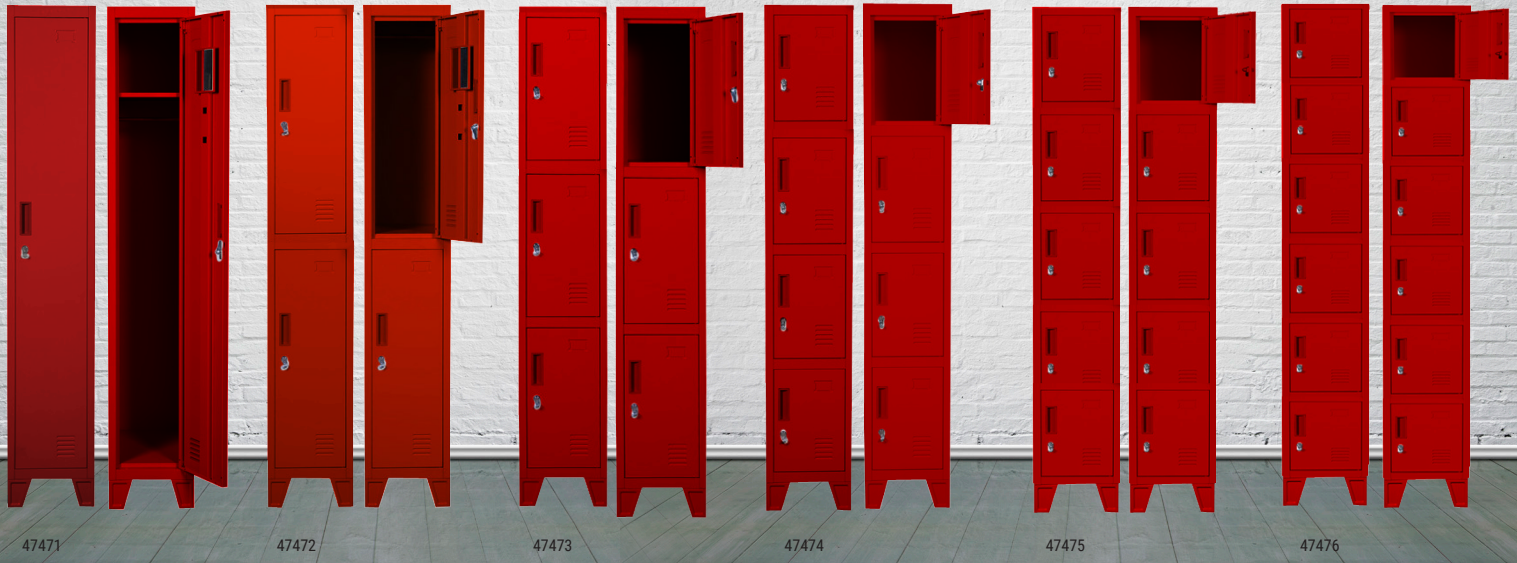

SERVING THE FOOD INDUSTRY SINCE 1951

RED LOCKERS

Item: 47471 | 47472 | 47473 | 47474 | 47475 | 47476

Easily accessible. Recommended for changing rooms, coat closets and break rooms.

FEATURES

- Color Red
- Knock Down
- Inside: empty
- With Metal handle, card holder and vent hole

	1 TIER 1 BANK	2 TIER 1 BANK	3 TIER 1 BANK	4 TIER 1 BANK	5 TIER 1 BANK	6 TIER 1 BANK
ITEM NUMBER	47471	47472	47473	47474	47475	47476
CONFIGURATION	1 TIER 1 BANK	2 TIER 1 BANK	3 TIER 1 BANK	4 TIER 1 BANK	5 TIER 1 BANK	6 TIER 1 BANK
NO. OF LOCKERS	1	2	3	4	5	6
TIER DIMENSIONS (WDH)	10" x 17" x 71" 255 x 437 x 1808 mm	10" x 17" x 35" 255 x 437 x 886 mm	10" x 17" x 22.8" 255 x 437 x 578 mm	10" x 17" x 16.7" 255 x 437 x 425 mm	10" x 17" x 13" 255 x 437 x 332 mm	10" x 17" x 10.7" 255 x 437 x 271 mm
DIMENSIONS (WDH)	12" x 18" x 78" 305 x 457 x 1981 mm	12" x 18" x 78" 305 x 457 x 1981 mm	12" x 18" x 78" 305 x 457 x 1981 mm	12" x 18" x 78" 305 x 457 x 1981 mm	12" x 18" x 78" 305 x 457 x 1981 mm	12" x 18" x 78" 305 x 457 x 1981 mm
THICKNESS	0.5 mm	0.5 mm	0.5 mm	0.5 mm	0.5 mm	0.5 mm
WEIGHT	19 kgs. 42 lbs.	20 kgs. 44 lbs.	20 kgs. 44 lbs.	20.5 kgs. 45 lbs.	22 kgs. 48.5 lbs.	23 kgs. 50.7 lbs.
COLOR	Red	Red	Red	Red	Red	Red